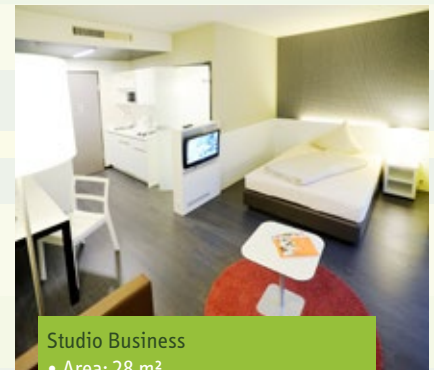

Studio Business
• Area: 28 m²
• Queen size bed 140 x 200 cm
• Bathroom with shower, kitchenette