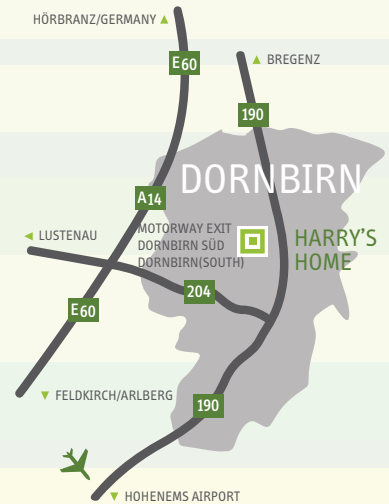

## Perfect infrastructure around “Harry’s Home Hotel” right in the heart of Dornbirn!

Harry’s Home Hotel is a first-rate hotel that caters to your every whim. You decide what you want: small or large breakfast, daily or weekly room cleaning, room with or without a kitchen.

The choice is yours.

Take advantage of our flexibility; enjoy our packages.

Harry’s Home – the first design hotel that really thinks the way you think.

Right in the centre of Dornbirn, a popular trade fair town, at the pulsating heart of the market square and within easy walking distance to the train station, Harry’s Home Dornbirn offers an exceptional quality of living and is the perfect base for visiting the Rhine Valley economic area and Lake Constance region.