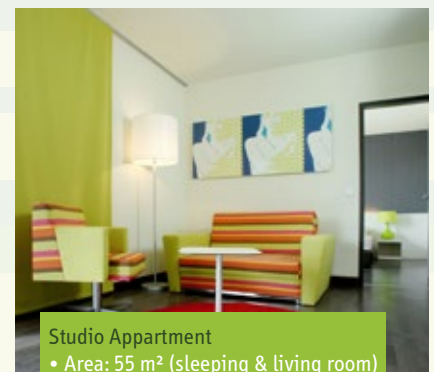

### Room Types

**Studio Executive**  
• Area: 25 – 27 m<sup>2</sup>  
• 2 beds both 80 x 200 cm  
• Bathroom with shower

**Studio Business**  
• Area: 28 m<sup>2</sup>  
• Queen size bed 140 x 200 cm  
• Bathroom with shower, kitchenette

**Studio Superior**  
• Area: 32 m<sup>2</sup>  
• 2 beds both 90 x 200 cm  
• Bathroom with bath, kitchenette

**Studio Apartment**  
• Area: 55 m<sup>2</sup> (sleeping & living room)  
• 2 beds both 90 x 200 cm  
• Bathroom with bath, kitchenette